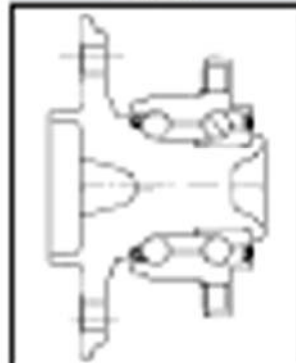

TYPES DE ROULEMENT / BEARING TYPES
WÄLZLAGERTYPEN / TIPO DI CUSCINETTO
TIPO DE RODAMIENTO / TIPO DE ROLAMENTO
ВИДЫ ПОДШИПНИКОВ

AB

BFC

BGB

EC

FB

FC

GB

HFC

HGB

MGB

RNU

TFC

TGB