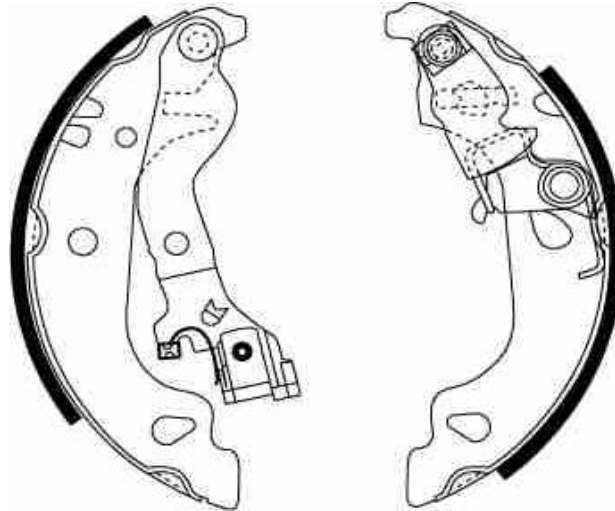

**Range - Extension PC****Shoes**

Status: 10.2004\_01

Flash Info No.	JURID Reference	WVA	Thickness x Width	Car manufacturer	Product
129	362405J	-	180 x 30	Fiat	Shoes
130	362406J	-	180 x 30	Fiat	Shoes

Honeywell Aftermarket Europe GmbH  
Am Ochsenwald 9  
D-66539 Neunkirchen  
Deutschland  
Tel: 06821 / 404-291  
Fax: 06821 / 404-238

**JURID**<sup>®</sup>  
by Honeywell

**362405J**

drawing

**Product information**

**Car application list**

**from to kW PS ccm**

<b>Product</b>	shoes	<b>FIAT PUNTO (188)</b> 1,2 60	09.1999	44	60	1242
<b>JURID part no.</b>	362405J					
<b>Original no.</b>	9948372					
<b>Brake system</b>	AP					
<b>Axle</b>	rear					
<b>ECE R90 homologated</b>	yes					
<b>Measurements</b>	180 x 30					

**362406J**

drawing

**Product information**

**Car application list**

**from to kW PS ccm**

Product information		Car application list	from	to	kW	PS	ccm
Product	shoes	<b>FIAT</b> <b>PUNTO (188)</b>					
JURID part no.	362406J	1.3 JTD 16V	06.2003		51	69	1248
		1.9 DS 60	09.1999		44	60	1910
Original no.	9948373	1.9 JTD 80	09.1999		59	80	1910
		1.9 JTD	10.2001		63	86	1910
Brake system	AP						
Axle	rear						
ECE R90 homologated	yes						
Measurements	180 x 30						