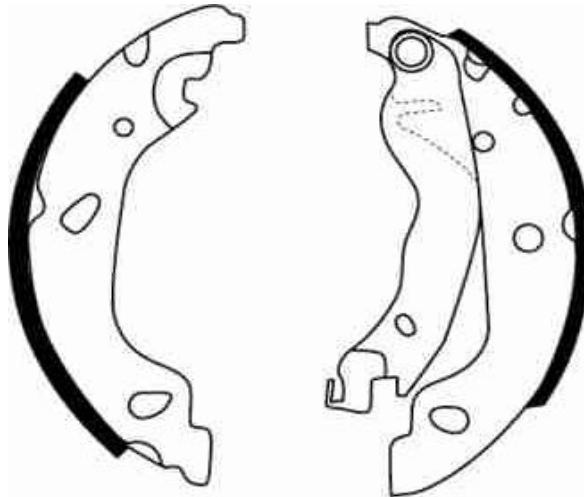

**Range - Extension PC****Shoes**

Status: 10.2004\_01

Flash Info No.	JURID Reference	WVA	Thickness x Width	Car manufacturer	Product
129	362405J	-	180 x 30	Fiat	Shoes
130	362406J	-	180 x 30	Fiat	Shoes

Honeywell Aftermarket Europe GmbH  
Am Ochsenwald 9  
D-66539 Neunkirchen  
Deutschland  
Tel: 06821 / 404-291  
Fax: 06821 / 404-238

**JURID**<sup>®</sup>  
by Honeywell

**362405J**

drawing

**Product information**

**Car application list**

**from to kW PS ccm**

<b>Product</b>	shoes	<b>FIAT PUNTO (188)</b> 1,2 60	09.1999	44	60	1242
<b>JURID part no.</b>	362405J					
<b>Original no.</b>	9948372					
<b>Brake system</b>	AP					
<b>Axle</b>	rear					
<b>ECE R90 homologated</b>	yes					
<b>Measurements</b>	180 x 30					

**362406J**

drawing

**Product information**

**Car application list**

**from to kW PS ccm**

Product information		Car application list	from	to	kW	PS	ccm
Product	shoes	<b>FIAT</b> <b>PUNTO (188)</b>					
JURID part no.	362406J	1.3 JTD 16V	06.2003		51	69	1248
		1.9 DS 60	09.1999		44	60	1910
Original no.	9948373	1.9 JTD 80	09.1999		59	80	1910
		1.9 JTD	10.2001		63	86	1910
Brake system	AP						
Axle	rear						
ECE R90 homologated	yes						
Measurements	180 x 30						